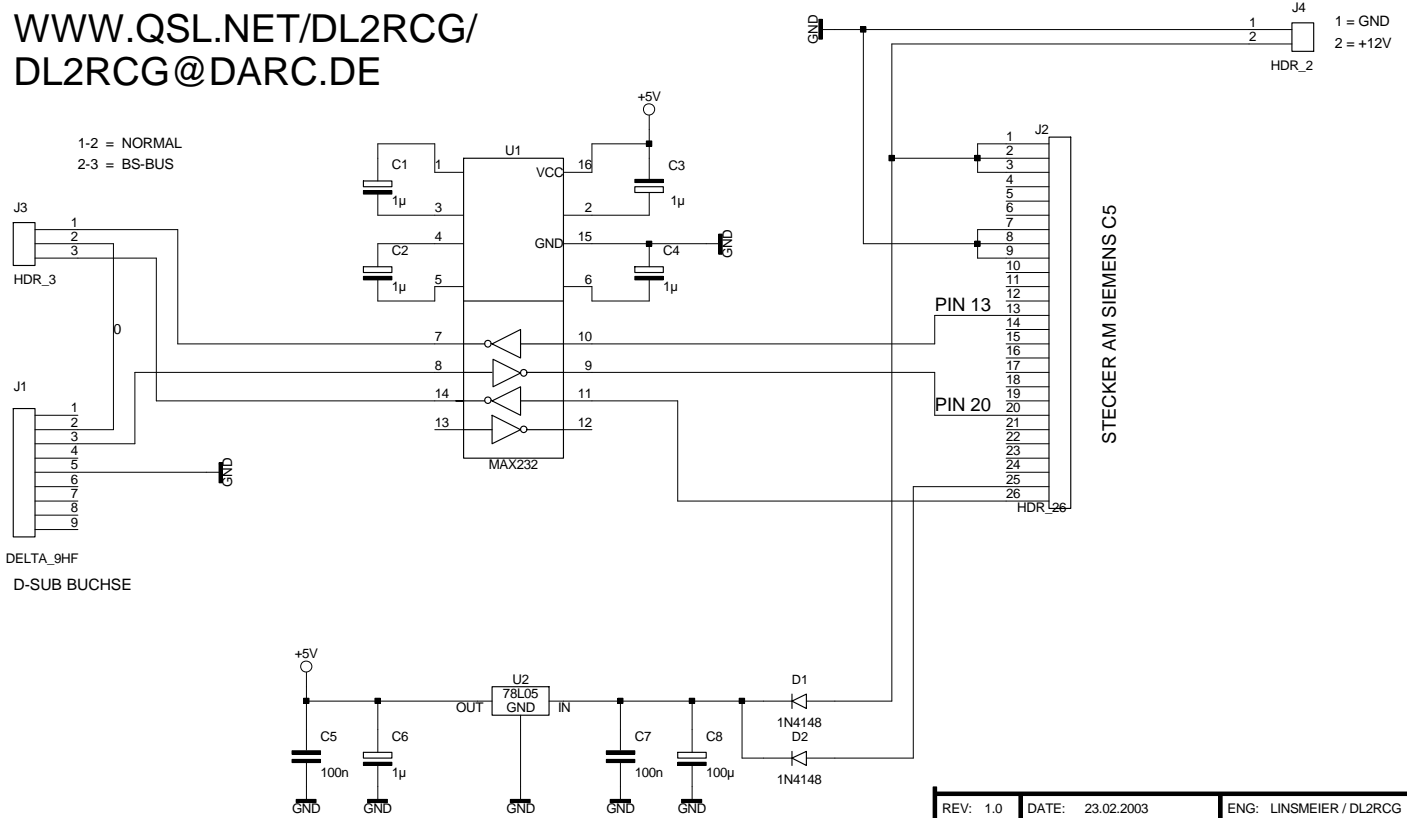

WWW.QSL.NET/DL2RCG/
DL2RCG@DARC.DE

1-2 = NORMAL
2-3 = BS-BUS

REV: 1.0	DATE: 23.02.2003	ENG: LINSMEIER / DL2RCG
PROJECT: RS232-INTERFACE FÜR SIEMENS C5 (STANDARDSCHALTUNG)		
COMPANY: ERICH LINSMEIER		
ADDRESS: LINDENSTR. 1		
CITY: 93483 POSING		
COUNTRY: GERMANY		
INITIAL	26.05.2002	PAGE: 1 OF: 1